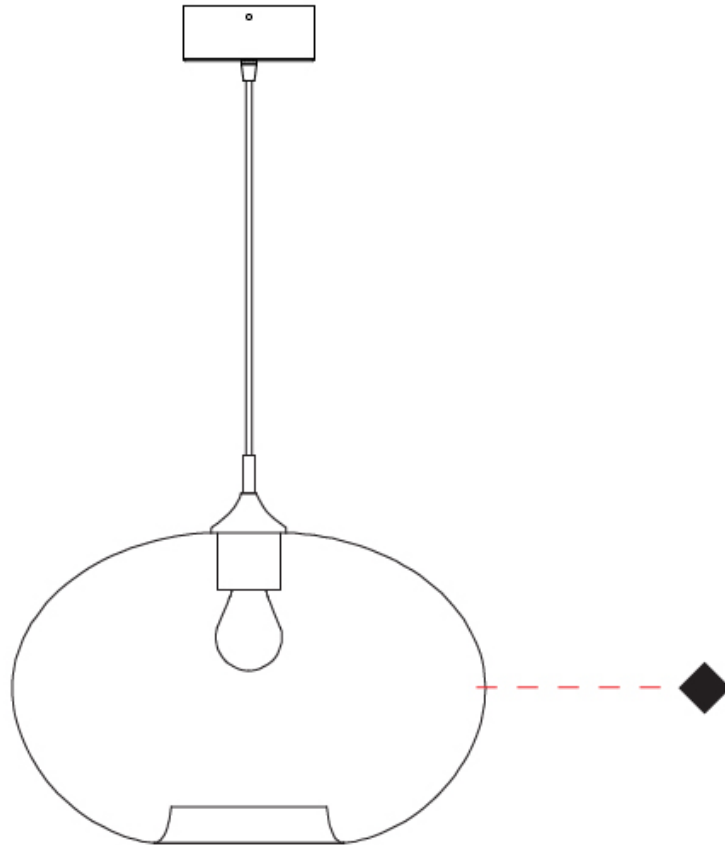

PARIGI CIPOLLA MONOPOINT SUSPENSION

D141078-

PROJECT _____

TYPE _____

SPECIFIER _____

QUANTITY _____

DATE _____

D