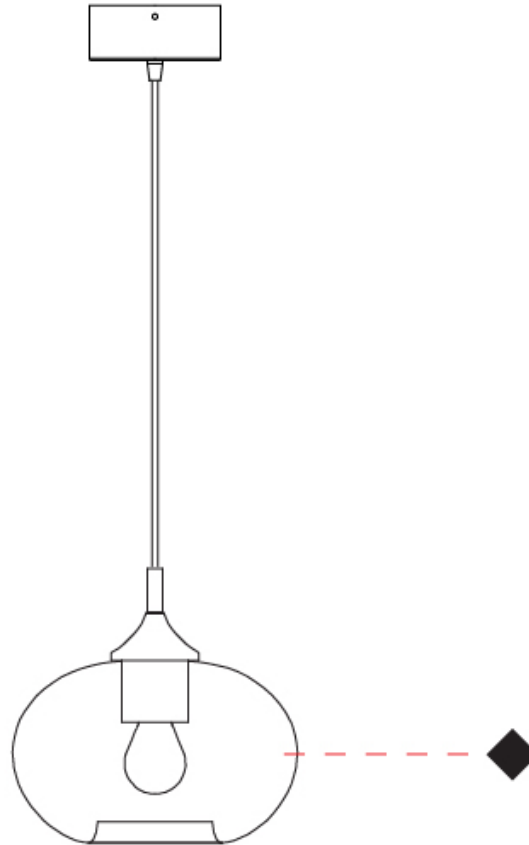

PARIGI CIPOLLA MONOPOINT SUSPENSION

D141076-

PROJECT _____

TYPE _____

SPECIFIER _____

QUANTITY _____

DATE _____

D