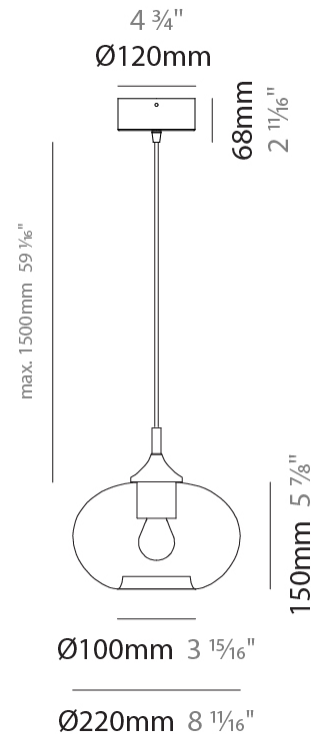

PROJECT	
TYPE	
SPECIFIER	
QUANTITY	
DATE	

PARIGI CIPOLLA MONOPOINT SUSPENSION

D141076-

base number   Finish
Options

1. To build a product code in our configurator select the specify button on the base model # product page
2. To build a manual product code on this datasheet choose from the options listed below in blue font and add the suffix to the base model #

GENERAL

Series: Parigi Cipolla
Subseries: Parigi Cipolla Monopoint
Brand: Cangini & Tucci
Division: Design
Mounting Type: Suspension
Mounting Location: Ceiling
Subcategory: Pendant

PHYSICAL

Shape: Sphere
Diameter (mm): 220
Diameter (in): 8 ¹¹/₁₆
Height (mm): 150
Height (in): 5 ⁷/₈
Max. Overall Height (mm): 1650
Max. Overall Height (in): 64 ¹⁵/₁₆
Light Distribution: Omnidirectional
Weight (kg): 1.10
Weight (lbs): 2.43
Fixture Finish: [AMB / GRN / PNK / RUB / SKB / SMK / TOB / TRA](#)
Holder Finish: CHR
Fixture Material: Glass / Metal
Cable Details: 1500mm Cable

ELECTRICAL

Number of Lamps: 1
Lamp Type: LED Retrofit
Bulb Included: Bulb Not Included
Max. Wattage Per Lamp (W): 8
Lamp Base: E26
Input Voltage (V): 120
Upon Request: 277Vac / GU24

LED

OPTICAL

RATINGS AND CERTIFICATIONS

Certified By: Certified for North American Standards
IP rating: IP20