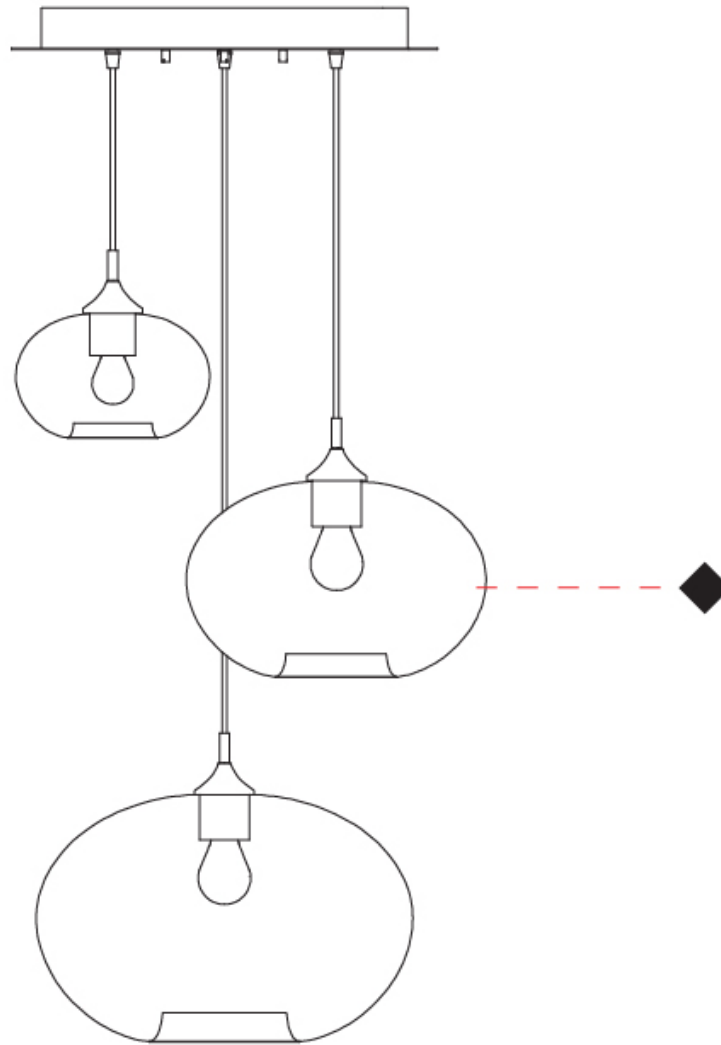

#### PHYSICAL

Shape: Sphere  
 Diameter (mm): 430  
 Diameter (in): 16 <sup>15</sup>/<sub>16</sub>  
 Max. Overall Height (mm): 1500  
 Max. Overall Height (in): 59 <sup>1</sup>/<sub>16</sub>  
 Light Distribution: Omnidirectional  
 Weight (kg): 6.4  
 Weight (lbs): 14.2  
 Fixture Finish: [AMB](#) / [GRN](#) / [PNK](#) / [RUB](#) / [SKB](#) / [SMK](#) / [TOB](#) / [TRA](#)  
 Holder Finish: PSS  
 Fixture Material: Glass / Metal  
 Cable Details: 1500mm Cable

#### OPTICAL

## PARIGI CIPOLLA 3 LIGHT CLUSTER SUSPENSION

D141083-

PROJECT \_\_\_\_\_

TYPE \_\_\_\_\_

SPECIFIER \_\_\_\_\_

QUANTITY \_\_\_\_\_

DATE \_\_\_\_\_

D