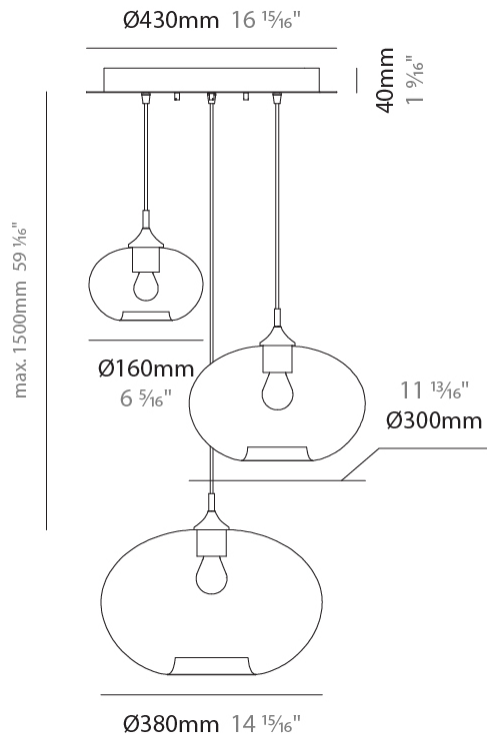

PROJECT	
TYPE	
SPECIFIER	
QUANTITY	
DATE	

PARIGI CIPOLLA 3 LIGHT CLUSTER SUSPENSION

D141083-

base number   Finish
Options

1. To build a product code in our configurator select the specify button on the base model # product page
2. To build a manual product code on this datasheet choose from the options listed below in blue font and add the suffix to the base model #

GENERAL

Series: Parigi Cipolla
Subseries: Parigi Cipolla 3 Light Cluster
Brand: Cangini & Tucci
Division: Design
Mounting Type: Suspension
Mounting Location: Ceiling
Subcategory: Pendant

PHYSICAL

Shape: Sphere
Diameter (mm): 430
Diameter (in): 16 ¹⁵/₁₆
Max. Overall Height (mm): 1500
Max. Overall Height (in): 59 ¹/₁₆
Light Distribution: Omnidirectional
Weight (kg): 6.4
Weight (lbs): 14.2
Fixture Finish: [AMB](#) / [GRN](#) / [PNK](#) / [RUB](#) / [SKB](#) / [SMK](#) / [TOB](#) / [TRA](#)
Holder Finish: PSS
Fixture Material: Glass / Metal
Cable Details: 1500mm Cable

ELECTRICAL

Number of Lamps: 3
Lamp Type: LED Retrofit
Bulb Included: Bulb Not Included
Total Output Wattage (W): 20
Max. Wattage Per Lamp (W): 8 + 4
Lamp Base: E26 + E12
Input Voltage (V): 120

LED

OPTICAL

RATINGS AND CERTIFICATIONS

Certified By: Certified for North American Standards
IP rating: IP20