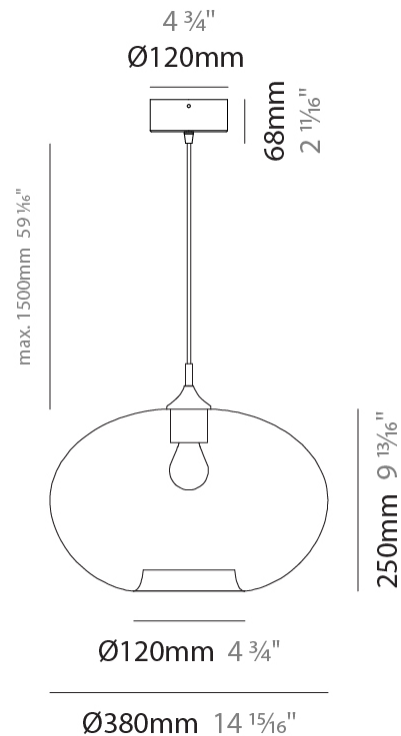

PROJECT	_____
TYPE	_____
SPECIFIER	_____
QUANTITY	_____
DATE	_____

PARIGI CIPOLLA MONOPOINT SUSPENSION

D141078-

base number   Finish
Options

1. To build a product code in our configurator select the specify button on the base model # product page
2. To build a manual product code on this datasheet choose from the options listed below in blue font and add the suffix to the base model #

GENERAL

Series: Parigi Cipolla
Subseries: Parigi Cipolla Monopoint
Brand: Cangini & Tucci
Division: Design
Mounting Type: Suspension
Mounting Location: Ceiling
Subcategory: Pendant

PHYSICAL

Shape: Sphere
Diameter (mm): 380
Diameter (in): 14 ¹⁵/₁₆
Height (mm): 250
Height (in): 9 ¹³/₁₆
Max. Overall Height (mm): 1750
Max. Overall Height (in): 68 ⁷/₈
Light Distribution: Omnidirectional
Weight (kg): 2.40
Weight (lbs): 5.29
[Fixture Finish: AMB / GRN / PNK / RUB / SKB / SMK / TOB / TRA](#)
Holder Finish: CHR
Fixture Material: Glass / Metal
Cable Details: 1500mm Cable

ELECTRICAL

Number of Lamps: 1
Lamp Type: LED Retrofit
Bulb Included: Bulb Not Included
Max. Wattage Per Lamp (W): 8
Lamp Base: E26
Input Voltage (V): 120
Upon Request: 277Vac / GU24

LED

OPTICAL

RATINGS AND CERTIFICATIONS

Certified By: Certified for North American Standards
IP rating: IP20