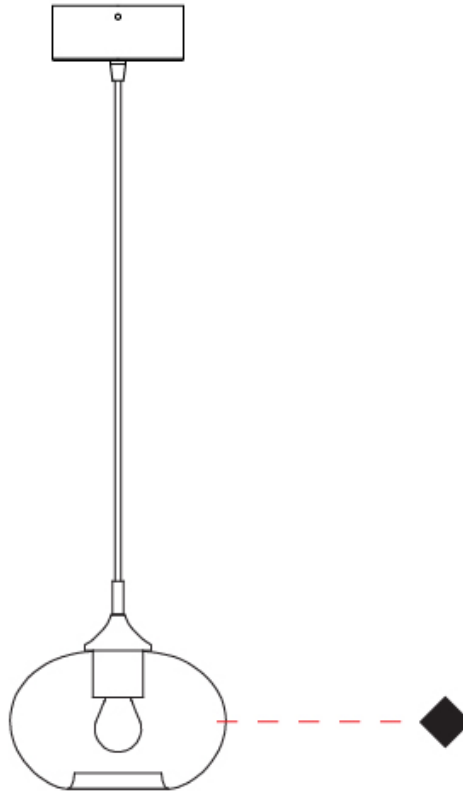

PARIGI CIPOLLA MONOPOINT SUSPENSION

D141075-

PROJECT

TYPE

SPECIFIER

QUANTITY

DATE

D