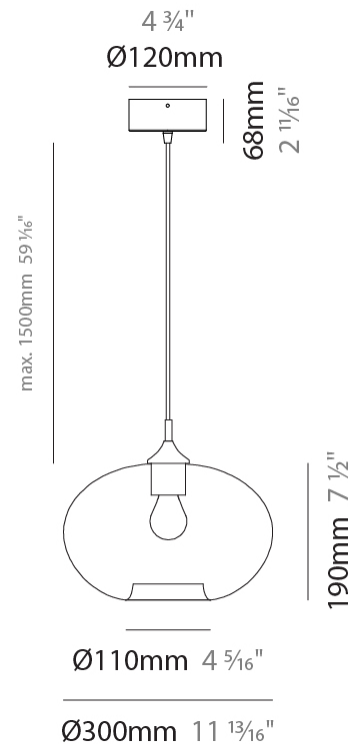

PARIGI CIPOLLA MONOPOINT SUSPENSION

D141077-

base number   Finish
Options

1. To build a product code in our configurator select the specify button on the base model # product page
2. To build a manual product code on this datasheet choose from the options listed below in blue font and add the suffix to the base model #

GENERAL

Series: Parigi Cipolla
Subseries: Parigi Cipolla Monopoint
Brand: Cangini & Tucci
Division: Design
Mounting Type: Suspension
Mounting Location: Ceiling
Subcategory: Pendant

PHYSICAL

Shape: Sphere
Diameter (mm): 300
Diameter (in): 11 ¹³/₁₆
Height (mm): 190
Height (in): 7 ¹/₂
Max. Overall Height (mm): 1690
Max. Overall Height (in): 66 ⁹/₁₆
Light Distribution: Omnidirectional
Weight (kg): 1.40
Weight (lbs): 3.09
Fixture Finish: [AMB / GRN / PNK / RUB / SKB / SMK / TOB / TRA](#)
Holder Finish: CHR
Fixture Material: Glass / Metal
Cable Details: 1500mm Cable

ELECTRICAL

Number of Lamps: 1
Lamp Type: LED Retrofit
Bulb Included: Bulb Not Included
Max. Wattage Per Lamp (W): 8
Lamp Base: E26
Input Voltage (V): 120
Upon Request: 277Vac / GU24

LED

OPTICAL

RATINGS AND CERTIFICATIONS

Certified By: Certified for North American Standards
IP rating: IP20

PROJECT	_____
TYPE	_____
SPECIFIER	_____
QUANTITY	_____
DATE	_____