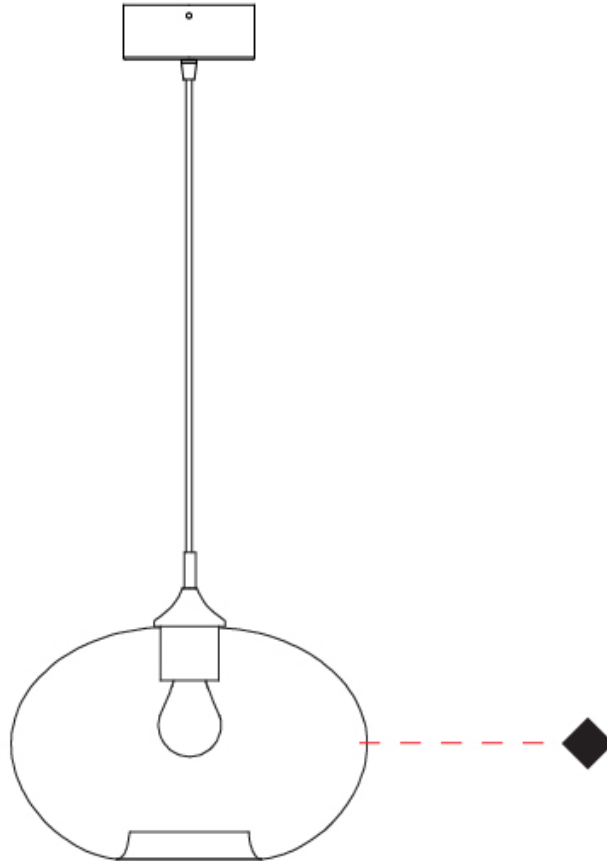

PARIGI CIPOLLA MONOPOINT SUSPENSION

D141077-

PROJECT

TYPE

SPECIFIER

QUANTITY

DATE

D