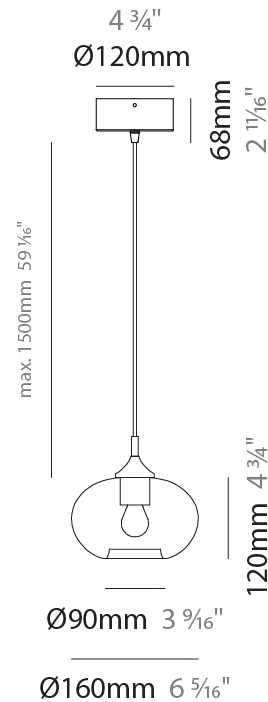

PARIGI CIPOLLA MONOPOINT SUSPENSION

D141075-

base number Finish
Options

1. To build a product code in our configurator select the specify button on the base model # product page
2. To build a manual product code on this datasheet choose from the options listed below in blue font and add the suffix to the base model #

GENERAL

Series: Parigi Cipolla
Subseries: Parigi Cipolla Monopoint
Brand: Cangini & Tucci
Division: Design
Mounting Type: Suspension
Mounting Location: Ceiling
Subcategory: Pendant

PHYSICAL

Shape: Sphere
Diameter (mm): 160
Diameter (in): 6 ⁵/₁₆
Height (mm): 120
Height (in): 4 ³/₄
Max. Overall Height (mm): 1620
Max. Overall Height (in): 63 ³/₄
Light Distribution: Omnidirectional
Weight (kg): 0.45
Weight (lbs): 0.99
Fixture Finish: [AMB / GRN / PNK / RUB / SKB / SMK / TOB / TRA](#)
Holder Finish: CHR
Fixture Material: Glass / Metal
Cable Details: 1500mm Cable

ELECTRICAL

Number of Lamps: 1
Lamp Type: LED Retrofit
Bulb Included: Bulb Not Included
Max. Wattage Per Lamp (W): 4
Lamp Base: E12
Input Voltage (V): 120

LED

OPTICAL

RATINGS AND CERTIFICATIONS

Certified By: Certified for North American Standards
IP rating: IP20

PROJECT
TYPE
SPECIFIER
QUANTITY
DATE